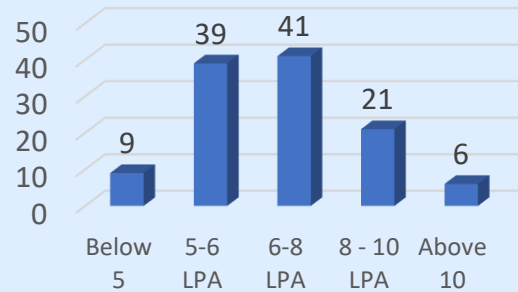

Sardar Patel College of Engineering

PLACEMENT STATISTICS 2019- 2023

**PLACEMENT
STATISTICS AS ON
APRIL 2023**

Batch Size: 225

75% **25%**

Recruitment Highlights Till Date Batch 2019-23

Registered: 145

Placed: 116

Top 10 % : 10.3 LPA

Top 20 % : 9.45 LPA

Top 30 % : 8.80 LPA

**21% Increase in
Average Salary**

**50% Increase in
Core Offers**

**93% Offers above
5 LPA**

138 Number of
Offers Made

KEY RECRUITERS